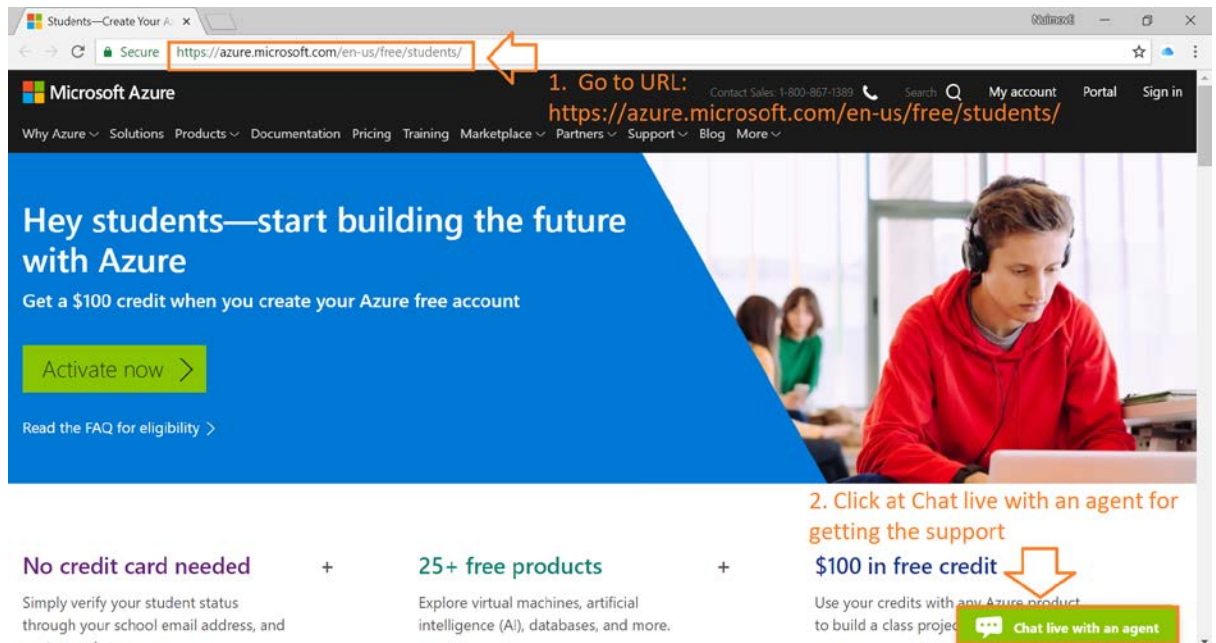

How to contact Microsoft Azure support

1. Go to URL: <https://azure.microsoft.com/en-us/free/students/>
2. Click at Chat live with an agent for getting the support

3. Ask your problem with the support agent.
